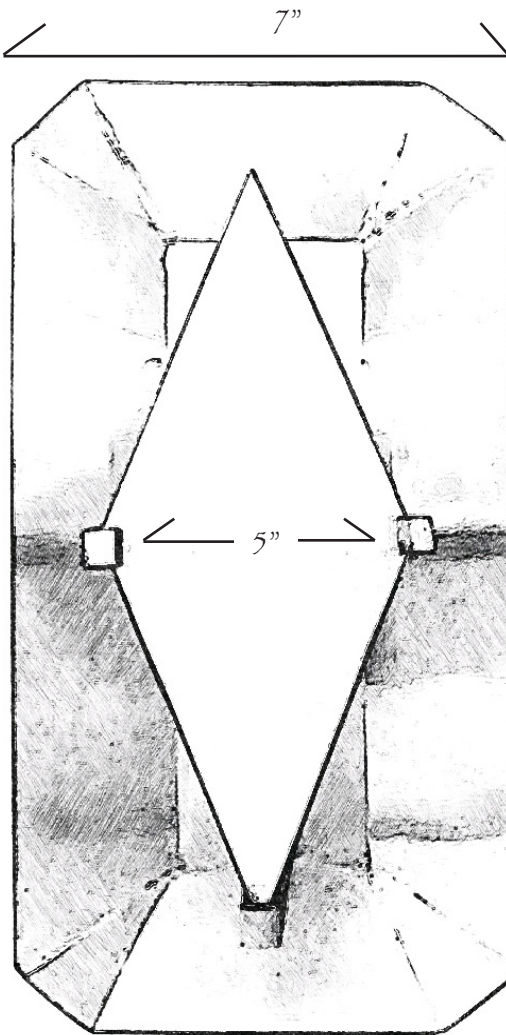

3"

reverse dimensions (mounting)

10"

10"

7"

5"

14"

RO SHAM BEAUX, LLC

SARAFINA
SCONCE

SARA-SC-SMK-BR
SARA-SC-WH-NK

DIMENSIONS
7" WX 4" DX 14" H
BACKPLATE
3" WX 1/2" DX 10" H

FINISH & HARDWARE OPTIONS
WALL SCONCE WITH DIAMOND
QUARTZ ACCENT - AVAILABLE IN
MATTE BRASS OR POLISHED NICKEL
2 TYPE B BULBS - 40 WATT MAX