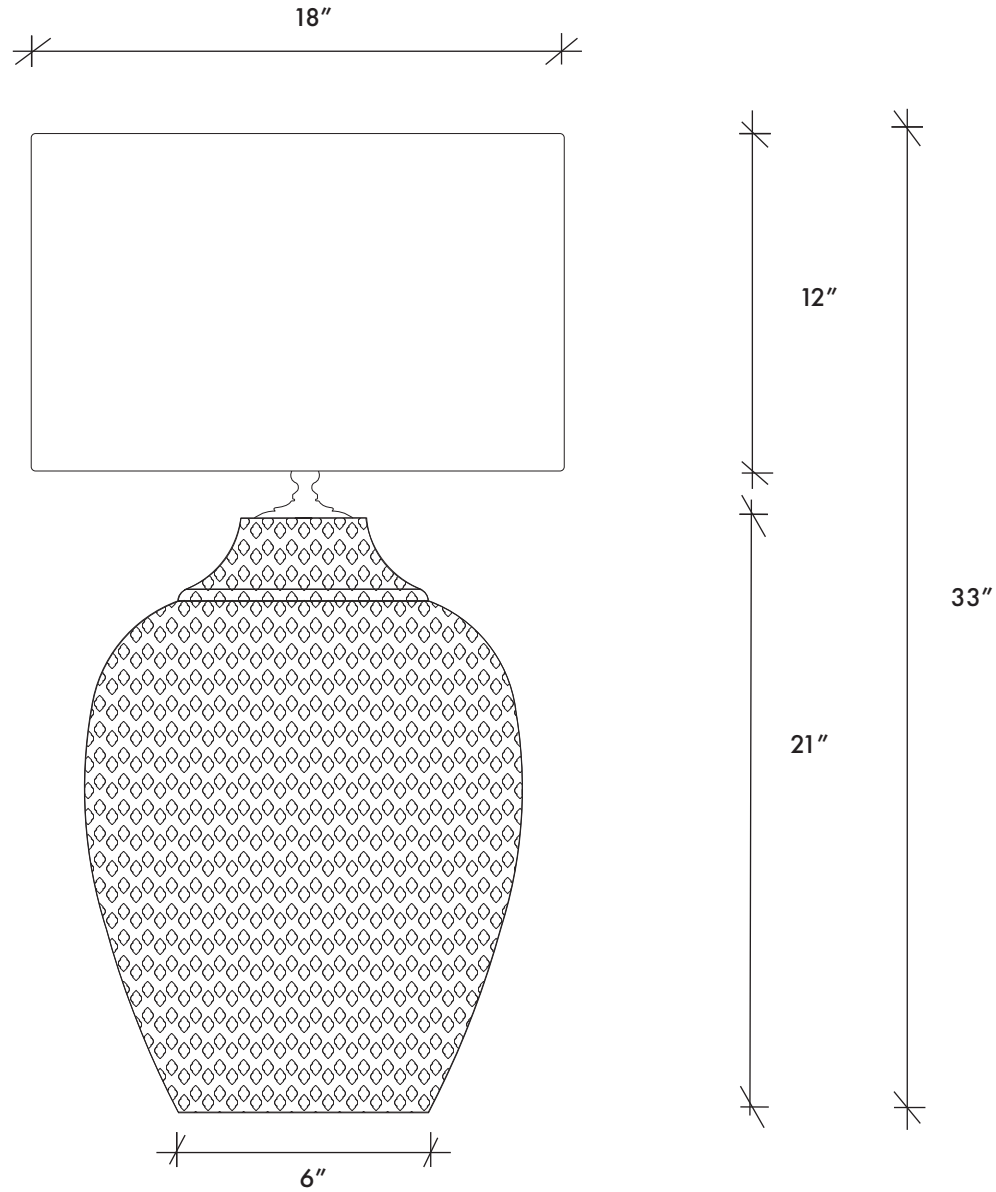

RO SHAM BEAUX

MOREHEAD TABLE LAMP

VISIT US AT RO-SHAM-BEAUX.COM
TO VIEW ALL OF OUR BEAD OPTIONS
AND FINISHES

DIMENSIONS

18" W x 18" D x 33" H

OVERALL HEIGHT: 33"
BASE HEIGHT: 21"
SHADE HEIGHT: 12"
SHADE WIDTH: 18"
FOOTPRINT: 6"

FINISH/HARDWARE OPTIONS

BLUE GREEN AND WHITE INLAID BONE
BRASS HARDWARE
SNOW LINEN DRUM SHADE
3 WAY SWITCH
1 TYPE A BULB | 75 WATT MAX

LEAD TIME - 2 WEEKS

RO SHAM BEAUX
3870 LEEDS AVE SUITE 112
NORTH CHARLESTON, SC 29405