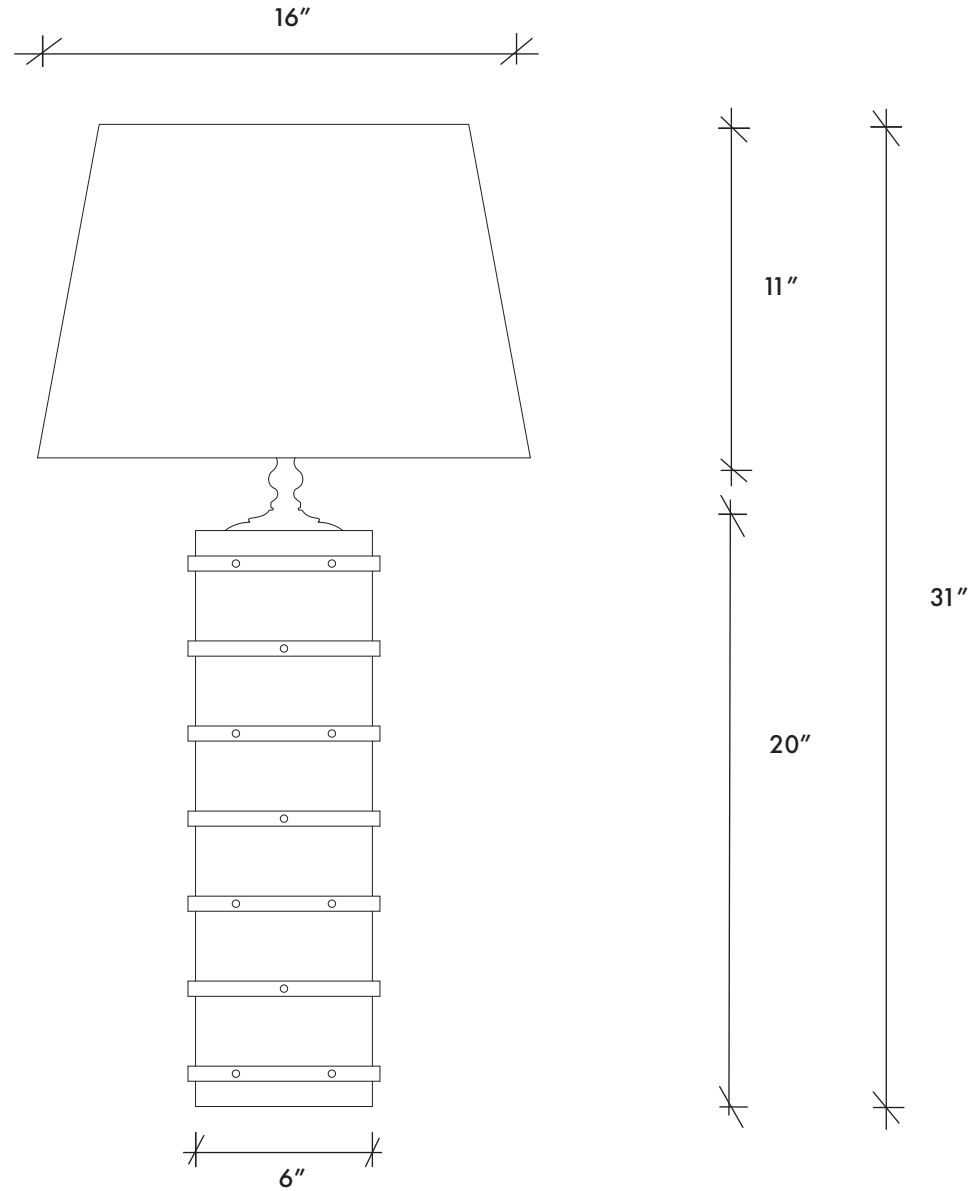

RO SHAM BEAUX

LUDLOW TABLE LAMP

VISIT US AT RO-SHAM-BEAUX.COM
TO VIEW ALL OF OUR BEAD OPTIONS
AND FINISHES

DIMENSIONS

16" W x 16" D x 31" H

OVERALL HEIGHT: 31"
BASE HEIGHT: 20"
SHADE HEIGHT: 11"
SHADE WIDTH: 12" TOP, 16" BOTTOM
FOOTPRINT: 4"