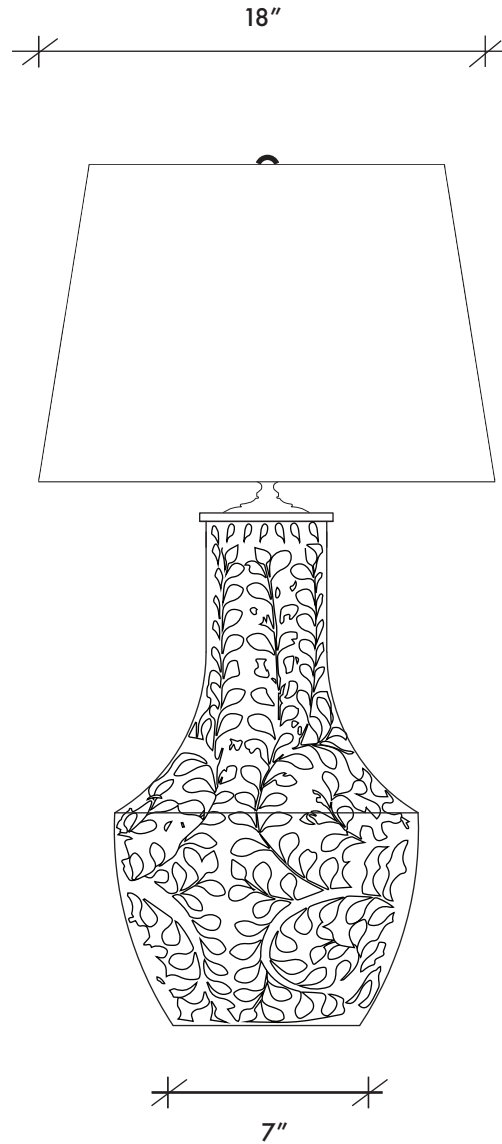

RO SHAM BEAUX

JAMIE TABLE LAMP

VISIT US AT RO-SHAM-BEAUX.COM
TO VIEW ALL OF OUR BEAD OPTIONS
AND FINISHES

DIMENSIONS

18" W x 18" D x 34" H

OVERALL HEIGHT: 34"
BASE HEIGHT: 21"
SHADE HEIGHT: 13"
SHADE WIDTH: 14" TOP, 18" BOTTOM
FOOTPRINT: 8"

FINISH/DESCRIPTION

MULTI-COLOR ROSE AND WHITE INLAID BONE BASE
BRASS HARDWARE
TAPERED SNOW LINEN SHADE
1 TYPE A BULB, 75 WATT MAX
3-WAY ROTARY SWITCH

LEAD TIME - 2 WEEKS

RO SHAM BEAUX
3870 LEEDS AVE SUITE 112
NORTH CHARLESTON, SC 29405