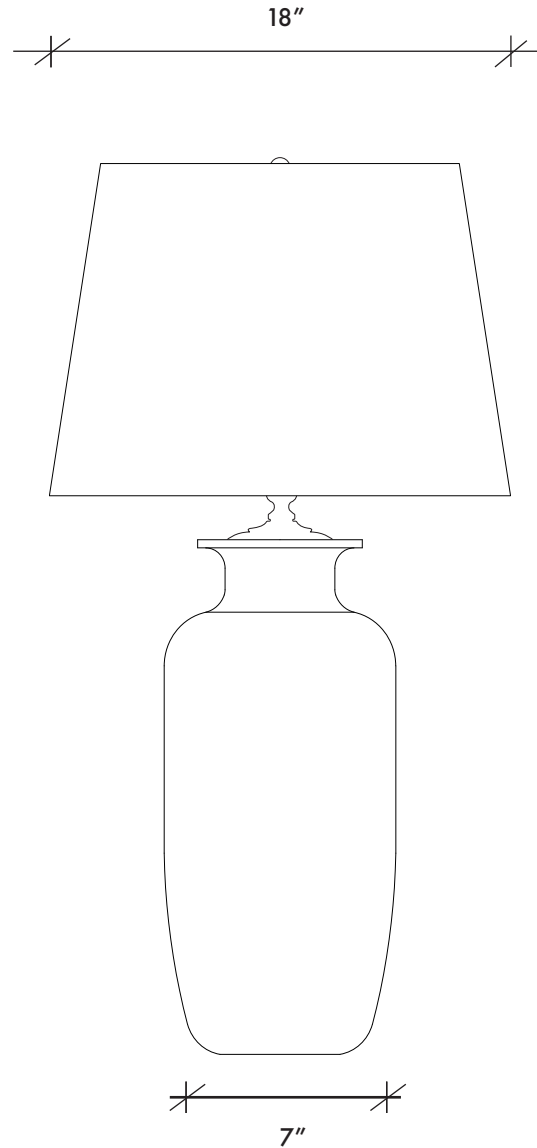

RO SHAM BEAUX

HELENA TABLE LAMP

VISIT US AT RO-SHAM-BEAUX.COM
TO VIEW ALL OF OUR BEAD OPTIONS
AND FINISHES

DIMENSIONS

18" W x 18" D x 35" H

OVERALL HEIGHT: 35"
BASE HEIGHT: 22"
SHADE HEIGHT: 11"
SHADE WIDTH: 14" TOP, 18" BOTTOM
FOOTPRINT: 7"

FINISH/DESCRIPTION

MARBLE URN BASE
BRASS HARDWARE
TAPERED SNOW LINEN SHADE
1 TYPE A BUL | 75 WATT MAX
3-WAY ROTARY SWITCH

LEAD TIME - 2 WEEKS

RO SHAM BEAUX
3870 LEEDS AVE SUITE 112
NORTH CHARLESTON, SC 29405
*FOR PRICING AND INFORMATION
PLEASE CONTACT US BY PHONE OR EMAIL AT
ORDER@RO-SHAM-BEAUX.COM