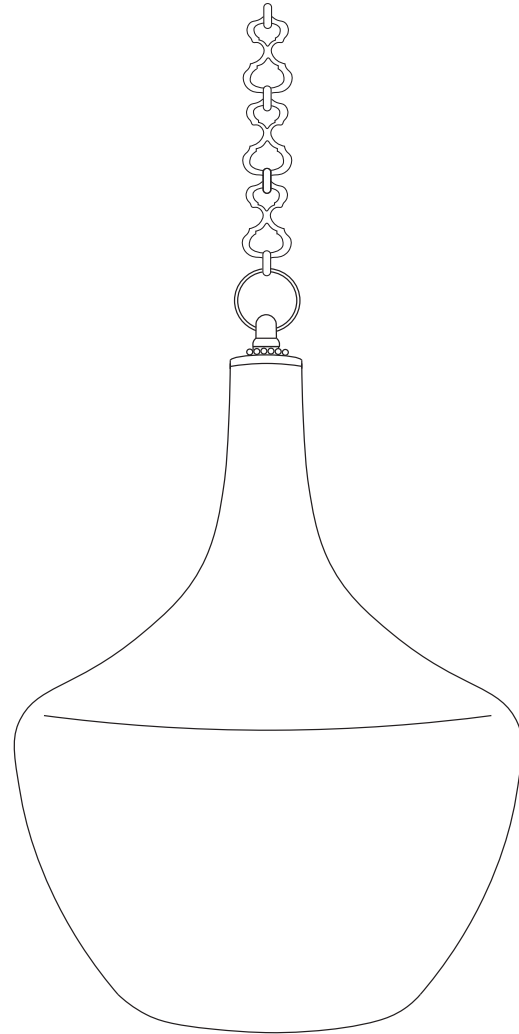

14"

20"

RO SHAM BEAUX

CLAUDIA

VISIT US AT RO-SHAM-BEAUX.COM
TO VIEW ALL OF OUR BEAD OPTIONS
AND FINISHES

DIMENSIONS

14" W x 14" D x 20" H

FINISH/HARDWARE

LIGHT GREY GLASS/ANTIQUE SILVER FINISH
WITH NICKEL HARDWARE
SMOKEY MERCURY GLASS WITH BRASS HARDWARE
CLEAR GLASS/MATTE BRASS FINISH WITH BRASS HARDWARE
1 TYPE A BULB | 75 WATT MAX
3 FT. DECORATIVE NICKEL CHAIN
LEAD TIME - 2 WEEKS