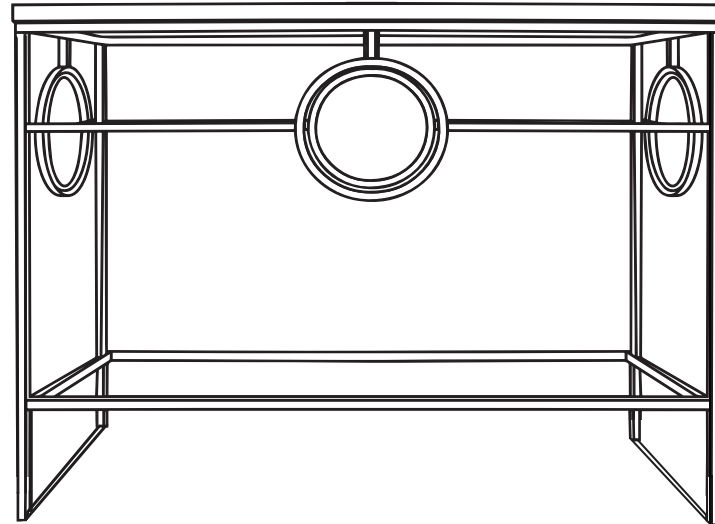

48"

36"

RO SHAM BEAUX

CIRCLE CONSOLE SMALL

VISIT US AT RO-SHAM-BEAUX.COM
TO VIEW ALL OF OUR BEAD OPTIONS
AND FINISHES

DIMENSIONS

48" W x 14" D x 36" H

FINISH/DESCRIPTION

IRON CONSOLE TABLE
GOLD LEAF FINISH
CALCUTTA MARBLE TOP

LEAD TIME - 2 WEEKS

RO SHAM BEAUX
3870 LEEDS AVE SUITE 112
NORTH CHARLESTON, SC 29405

*FOR PRICING AND INFORMATION
PLEASE CONTACT US BY PHONE OR EMAIL AT
ORDER@RO-SHAM-BEAUX.COM