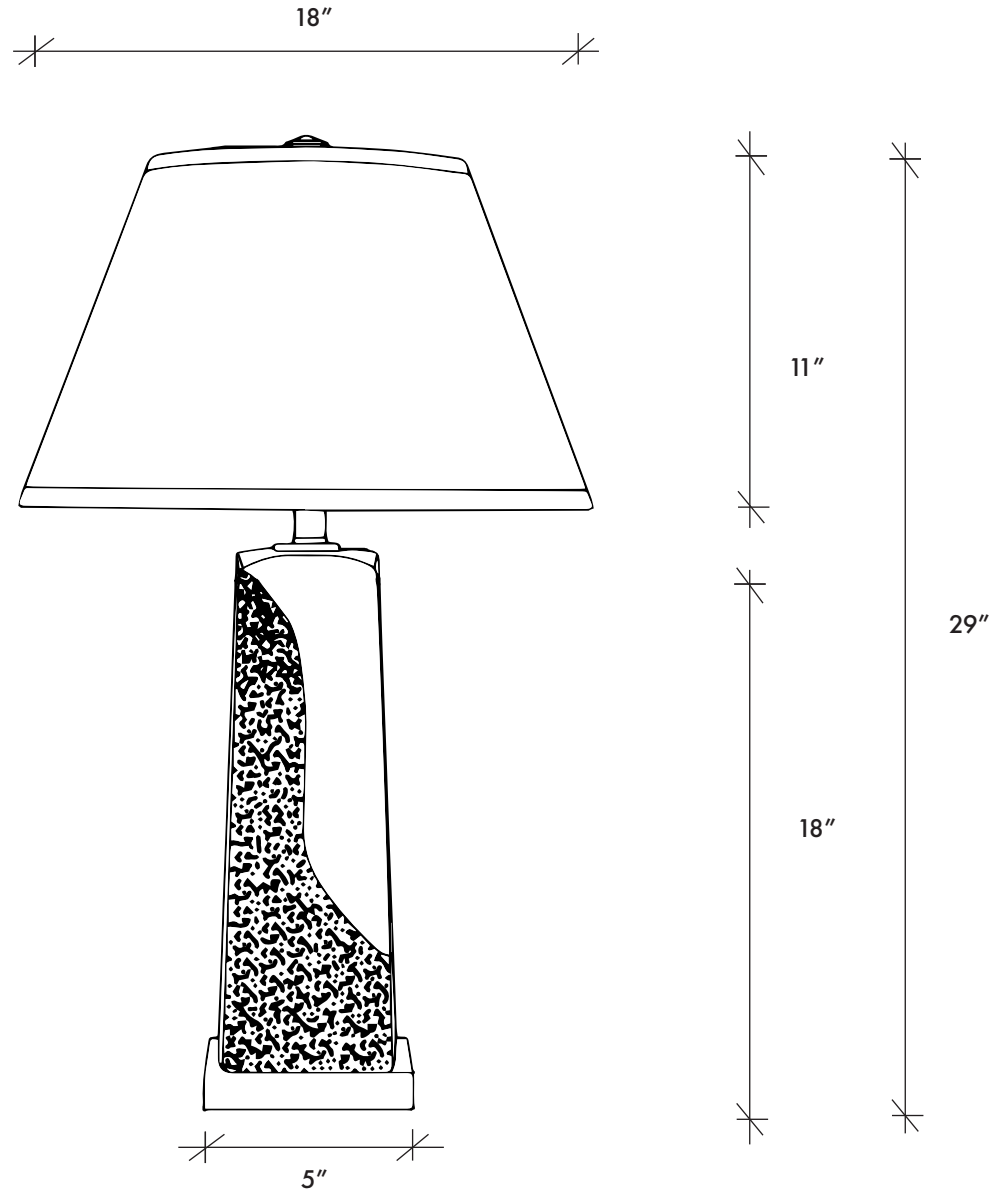

RO SHAM BEAUX

SEA ISLAND TABLE LAMP

VISIT US AT RO-SHAM-BEAUX.COM
TO VIEW ALL OF OUR BEAD OPTIONS
AND FINISHES

DIMENSIONS

18" W x 18" D x 29" H

OVERALL HEIGHT: 29"
BASE HEIGHT: 18"
SHADE HEIGHT: 14"
SHADE WIDTH: 10" TOP, 18" BOTTOM
FOOTPRINT: 5"

FINISH/HARDWARE OPTIONS

TABLE LAMP WITH ZEBRA WOOD AND GOLD LEAF BASE
BRASS HARDWARE
TAPERED SNOW LINEN SHADE
3 WAY SWITCH
1 TYPE A BULB | 150 WATT MAX

LEAD TIME - 2 WEEKS

RO SHAM BEAUX
3870 LEEDS AVE SUITE 112
NORTH CHARLESTON, SC 29405