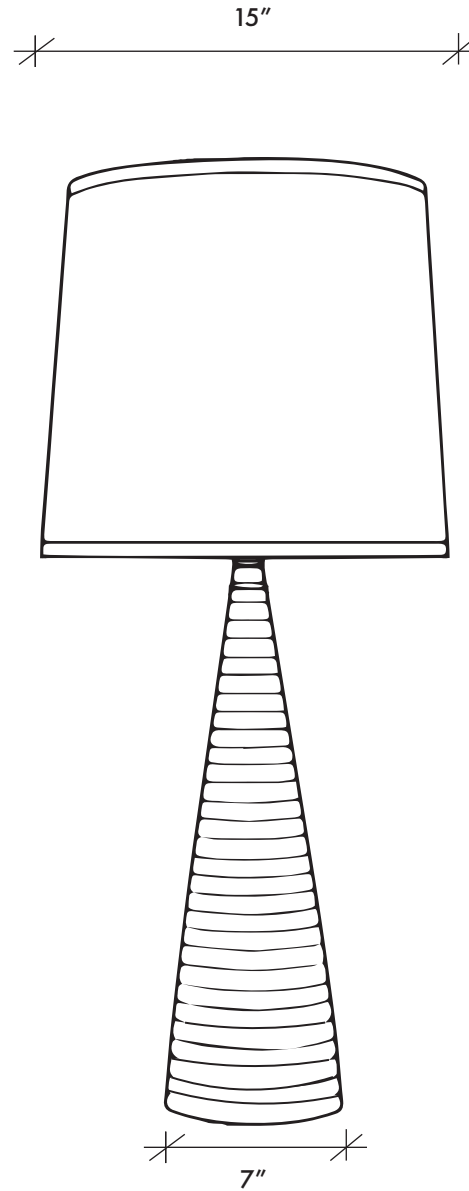

RO SHAM BEAUX

ROBERTO TABLE LAMP

VISIT US AT RO-SHAM-BEAUX.COM
TO VIEW ALL OF OUR BEAD OPTIONS
AND FINISHES

DIMENSIONS

15" W x 15" D x 33" H

OVERALL HEIGHT: 33"
BASE HEIGHT: 19"
SHADE HEIGHT: 14"
SHADE WIDTH: 13" TOP, 15" BOTTOM
FOOTPRINT: 7"

FINISH/HARDWARE OPTIONS

TEAK WOOD BASE
MATTE BRASS HARDWARE
TAPERED SNOW LINEN SHADE
3 WAY SWITCH
1 TYPE A BULB | 150 WATT MAX

LEAD TIME - 2 WEEKS

RO SHAM BEAUX
3870 LEEDS AVE SUITE 112
NORTH CHARLESTON, SC 29405