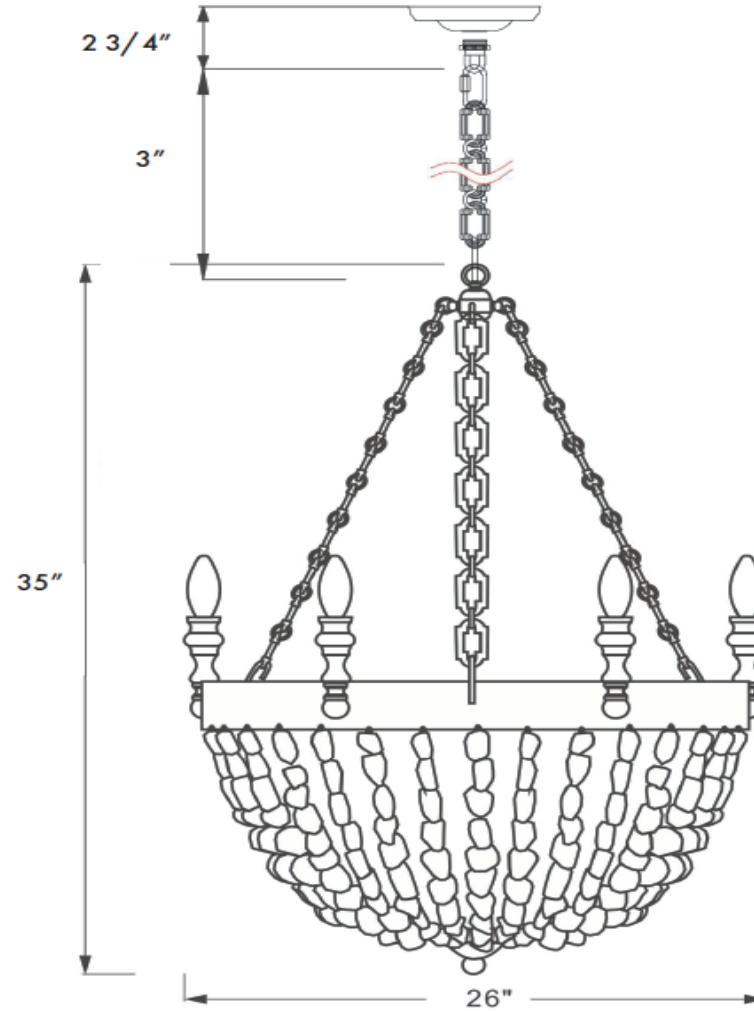

Includes 36" Chain/Wire and Mounting Canopy

Additional Chain and Wire Available For an Additional Charge

| RO SHAM BEAUX |

GIGI  
CHANDELIER

GIGI-26-TIER\*~\*\*\*

DIMENSIONS

26" W X 26" D X 35" H

FINISH & HARDWARE OPTIONS

PURE GOLD LEAF (PGL)  
PURE SILVER LEAF (PSL)  
WEATHER GOLD (WG)

6 TYPE B BULBS - 40 WATT MAX

RO SHAM BEAUX  
3870 LEEDS AVE. STE. 112  
N. CHARLESTON, SC

29405

843.789.3478