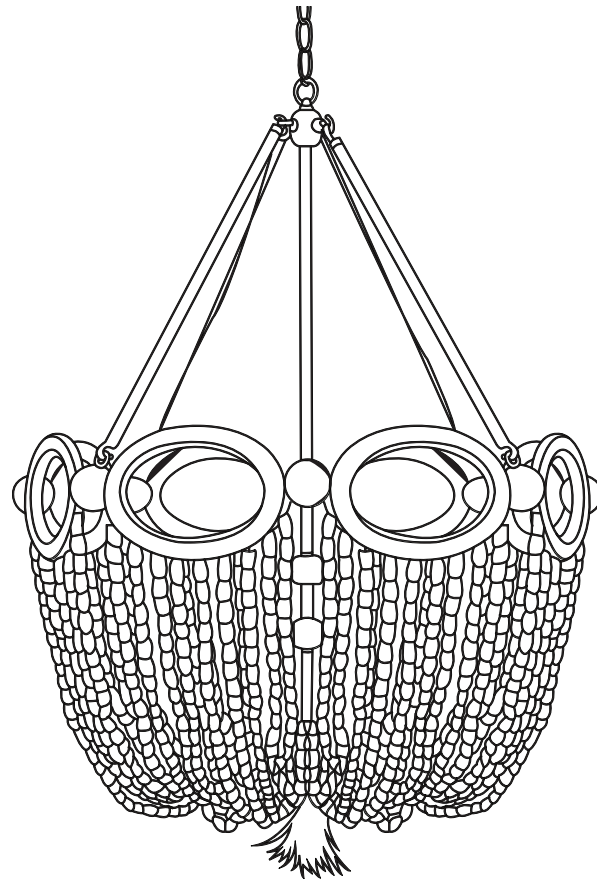

26"

36" MAX
28" MIN

R O S H A M B E A U X

FIONA

VISIT US AT RO-SHAM-BEAUX.COM
TO VIEW ALL OF OUR BEAD OPTIONS
AND FINISHES

DIMENSIONS

26" W x 26" D x 36" H

FINISH/HARDWARE OPTIONS

BEADED CHANDELIER
NATURAL HEMP ACCENT
BRASS OR NICKEL HARDWARE
4 TYPE B BULBS | 60 WATT MAX

36" CHAIN | 2" CANOPY INCLUDED
LEAD TIME - 2 WEEKS

RO SHAM BEAUX
3870 LEEDS AVE SUITE 112
NORTH CHARLESTON, SC 29405