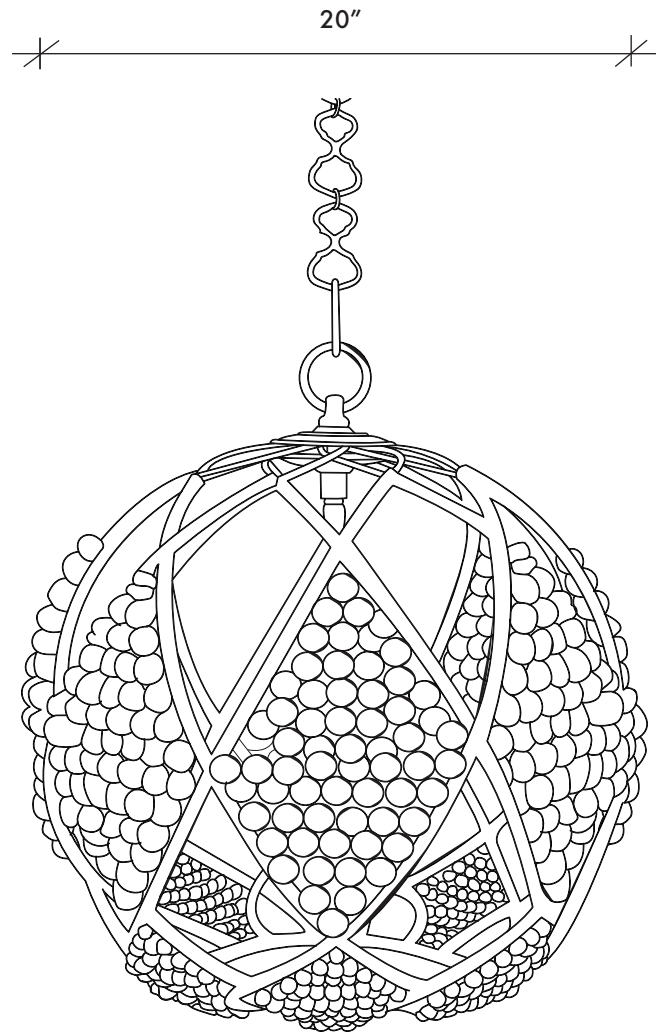

R O S H A M B E A U X

ADELAID 16

VISIT US AT RO-SHAM-BEAUX.COM
TO VIEW ALL OF OUR BEAD OPTIONS
AND FINISHES

DIMENSIONS

16" W x 16" D x 18" H

**Widths may vary between 16" W - 19" W*

FINISH/HARDWARE OPTIONS

BEADED SPHERE CHANDELIER
NATURAL HEMP ACCENT
BRASS OR NICKEL HARDWARE
1 TYPE A BULB | 75 WATT MAX

36" CHAIN | 2" CANOPY INCLUDED
LEAD TIME - 2 WEEKS

RO SHAM BEAUX
3870 LEEDS AVE SUITE 112
NORTH CHARLESTON, SC 29405

*FOR PRICING AND INFORMATION
PLEASE CONTACT US BY PHONE OR EMAIL AT
ORDER@RO-SHAM-BEAUX.COM

TEL: 843.789.3478
FAX: 843.789.3751

22"

RO SHAM BEAUX

ADELAID 20

VISIT US AT RO-SHAM-BEAUX.COM
TO VIEW ALL OF OUR BEAD OPTIONS
AND FINISHES

DIMENSIONS

20" W x 20" D x 22" H

*Widths may vary between 20" W - 21" W

FINISH/HARDWARE OPTIONS

BEADED SPHERE CHANDELIER
NATURAL HEMP ACCENT
BRASS OR NICKEL HARDWARE
1 TYPE A BULB | 75 WATT MAX

36" CHAIN | 2" CANOPY INCLUDED
LEAD TIME - 2 WEEKS

RO SHAM BEAUX
3870 LEEDS AVE SUITE 112
NORTH CHARLESTON, SC 29405