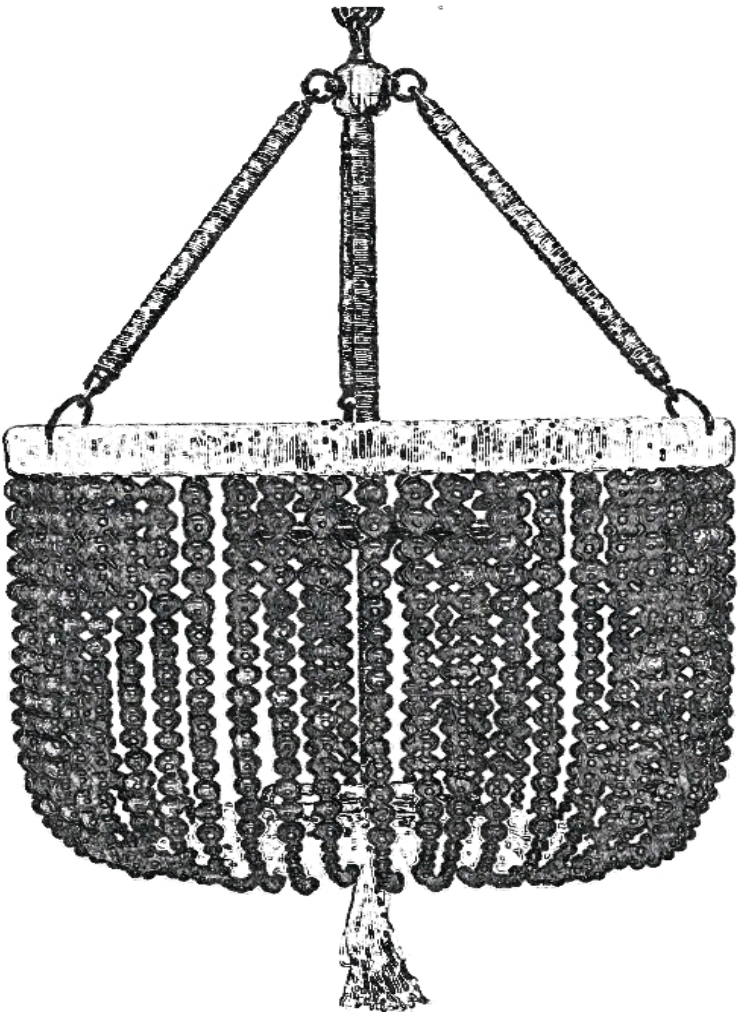

The 18" Malibu Chandelier can be manufactured as a semi-flush, or completely flush mounted fixture upon request.

This fixture is not adjustable and any alterations must be specified at the time of manufacture.

Semi-Flush: 27" H
 Direct Flush (no arms) 22" H

Includes 36" Chain and Wire
 Additional lengths can be provided upon request for an additional charge

26" H

30" H

18" W

| RO SHAM BEAUX |

MALIBU 18
 CHANDELIER
 MAL-18-BD-**

DIMENSIONS
 18" WX 18" DX 30" H

FINISH & HARDWARE OPTIONS
 BRASS OR NICKEL HARDWARE
 NATURAL HEMP
 3' STANDARD CHAIN INCLUDED
 2 TYPE B BULBS - 60 WATT MAX

RO SHAM BEAUX
 3870 LEEDS AVE STE 112
 N. CHARLESTON, SC
 29405
 843.789.3478