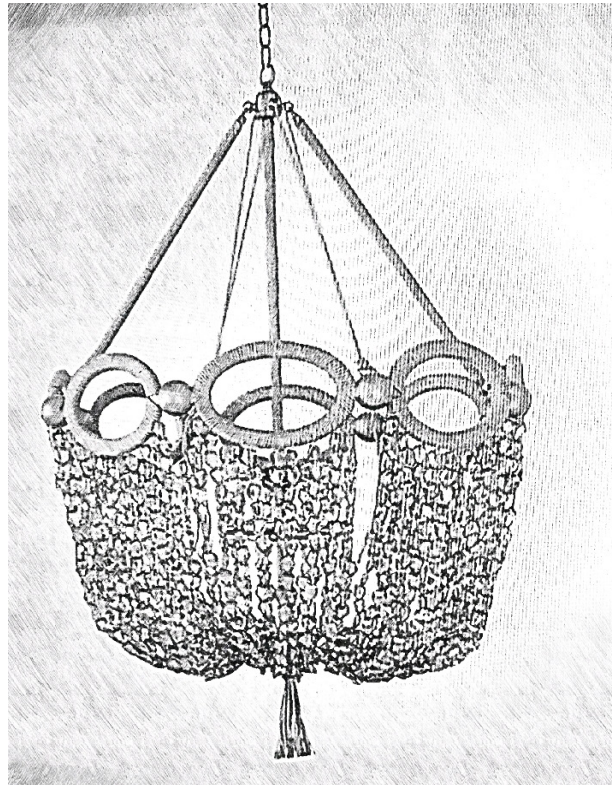

The Fiona Chandelier can be made in a semi-flush and direct flush configuration upon request.

Semi-Flush  
Maximum Hoop to Tassel Length 34" - Add 2" for canopy

Direct-Flush  
Maximum Hoop to Tassel Length 32" - Frame mounts directly to ceiling

Additional Chain and Wire Available For an Additional Charge

36" H  
hoop to  
tassel

26" W

RO SHAM BEAUX

FIONA  
CHANDELIER

FIO-26-TIER\*-\*\*

DIMENSIONS

26" WX 26" DX 36" H

FINISH & HARDWARE OPTIONS

SILVER, GOLD OR NATURAL HEMP  
BRASS OR NICKEL HARDWARE  
INCLUDES 3' WIRE AND CHAIN

4 TYPE B BULBS - 60 WATT MAX

RO SHAM BEAUX  
3870 LEEDS AVE. STE. 112  
N. CHARLESTON, SC

29405  
843.789.3478