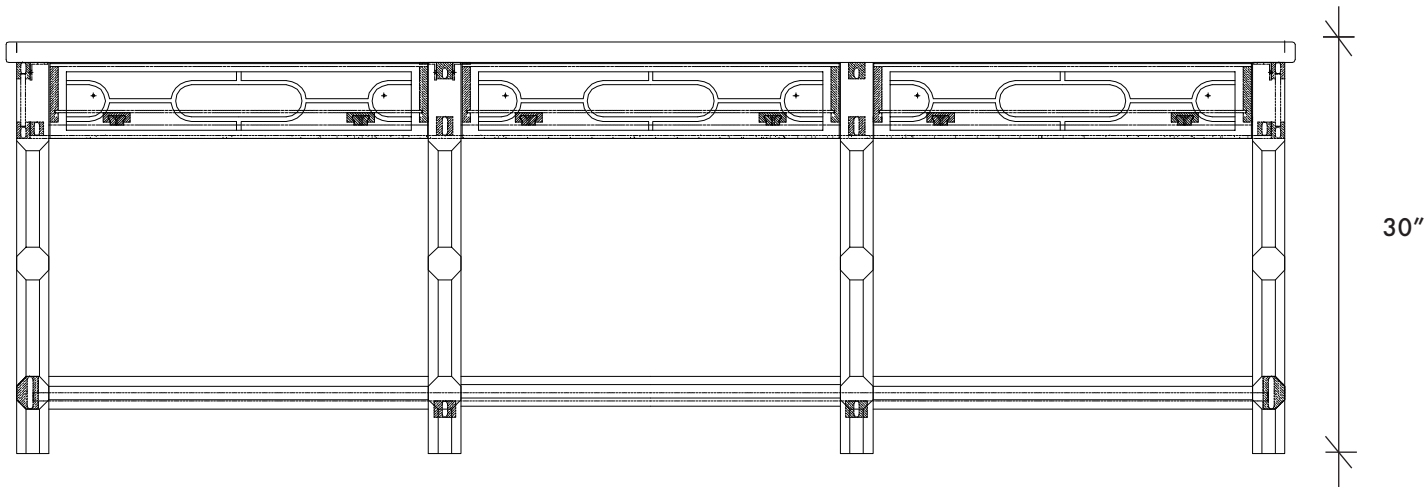

94"

R O S H A M B E A U X

CALHOUN CONSOLE

VISIT US AT RO-SHAM-BEAUX.COM
TO VIEW ALL OF OUR BEAD OPTIONS
AND FINISHES

DIMENSIONS

94" W x 24" D x 30" H

FINISH/DESCRIPTION

ANTIQUE CHERRY FINISH
WEATHERED GREY FINISH
NATURAL OAK