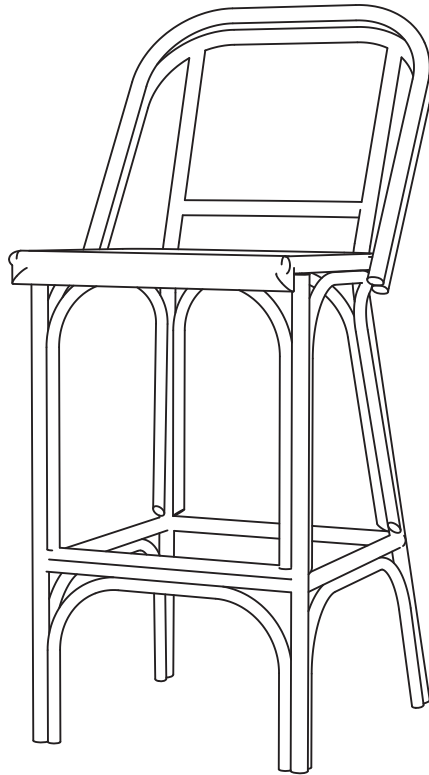

RO SHAM BEAUX

21"

45"

ST KITTS BAR STOOL

VISIT US AT RO-SHAM-BEAUX.COM
TO VIEW ALL OF OUR BEAD OPTIONS
AND FINISHES

DIMENSIONS

21" D x 45" H

FINISH/DESCRIPTION

HONEY WICKER SYNTHETIC RATTAN
BAMBOO FRAME FINISH
POWDER COATED ALUMINUM FRAME

LEAD TIME - 2 WEEKS

RO SHAM BEAUX
3870 LEEDS AVE SUITE 112
NORTH CHARLESTON, SC 29405

*FOR PRICING AND INFORMATION
PLEASE CONTACT US BY PHONE OR EMAIL AT
ORDER@RO-SHAM-BEAUX.COM