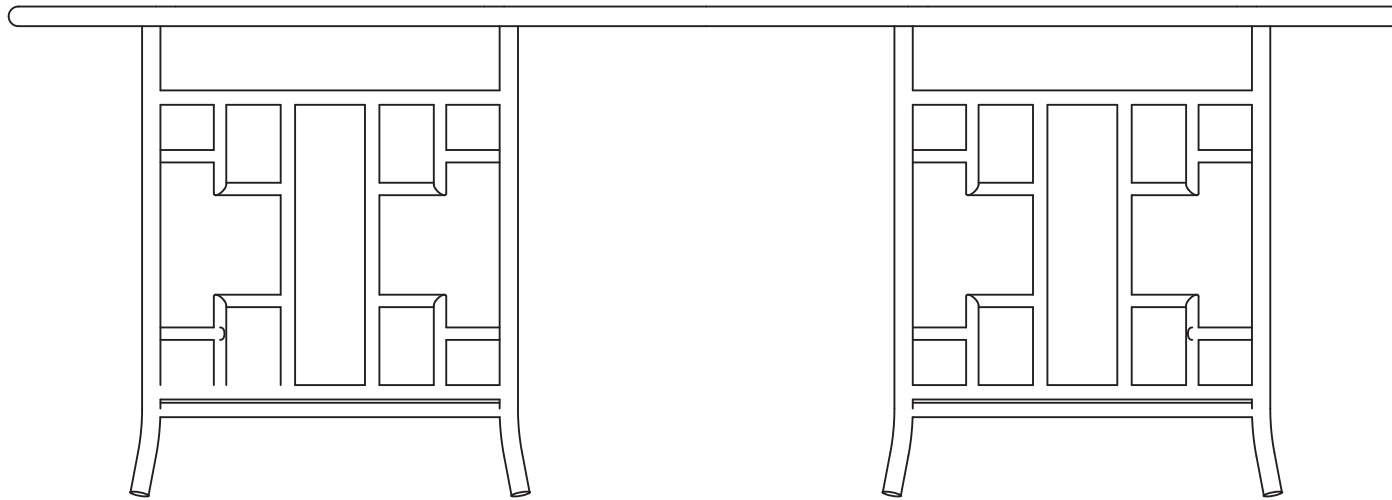

RO SHAM BEAUX

91"

30"

ST KITTS DINING TABLE

VISIT US AT RO-SHAM-BEAUX.COM
TO VIEW ALL OF OUR BEAD OPTIONS
AND FINISHES

DIMENSIONS

91" W x 42" D x 30" H

FINISH/DESCRIPTION

HONEY WICKER SYNTHETIC RATTAN
BAMBOO FRAME FINISH
POWDER COATED ALUMINUM FRAME

LEAD TIME - 2 WEEKS

RO SHAM BEAUX
3870 LEEDS AVE SUITE 112
NORTH CHARLESTON, SC 29405

*FOR PRICING AND INFORMATION
PLEASE CONTACT US BY PHONE OR EMAIL AT
ORDER@RO-SHAM-BEAUX.COM