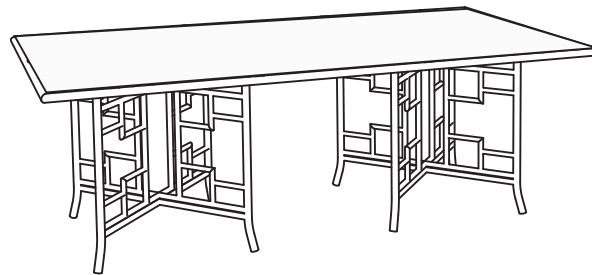

RO SHAM BEAUX

91"

30"

ST KITTS DINING TABLE

VISIT US AT RO-SHAM-BEAUX.COM
TO VIEW ALL OF OUR BEAD OPTIONS
AND FINISHES

DIMENSIONS

91" W x 42" D x 30" H

FINISH/DESCRIPTION

HONEY WICKER SYNTHETIC RATTAN
BAMBOO FRAME FINISH
POWDER COATED ALUMINUM FRAME

LEAD TIME - 2 WEEKS

RO SHAM BEAUX
3870 LEEDS AVE SUITE 112
NORTH CHARLESTON, SC 29405

*FOR PRICING AND INFORMATION
PLEASE CONTACT US BY PHONE OR EMAIL AT
ORDER@RO-SHAM-BEAUX.COM