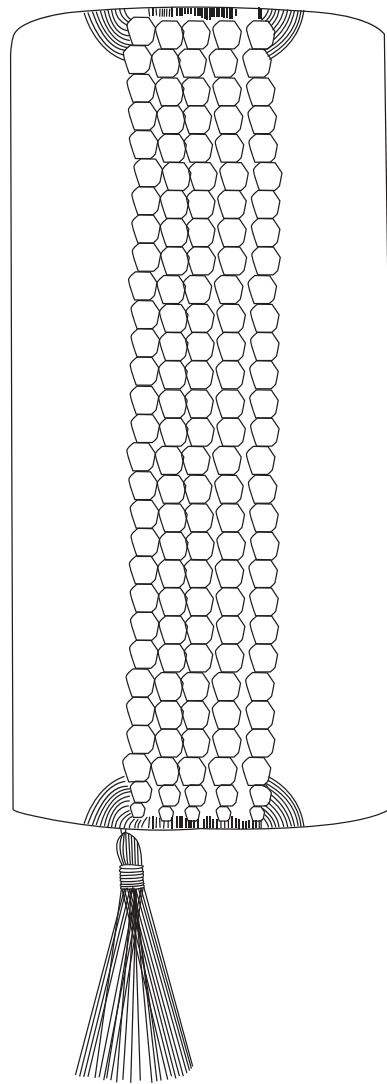

7"

14"

RO SHAM BEAUX

RACHEL SCONCE

7" W x 6" D x 14" H

VISIT US AT RO-SHAM-BEAUX.COM
TO VIEW ALL OF OUR BEAD OPTIONS
AND FINISHES

FINISH/HARDWARE OPTIONS

Snow Linen | Sugar Linen

Clear Chunky Quartz | Milk
Coke Bottle Recycled Glass

2 Type A bulbs, 25 Watt Max
LED Recommended

LEAD TIME - 2 WEEKS

RO SHAM BEAUX
3870 LEEDS AVE SUITE 112
NORTH CHARLESTON, SC 29405

*FOR PRICING AND INFORMATION
PLEASE CONTACT US BY PHONE OR EMAIL AT
ORDER@RO-SHAM-BEAUX.COM